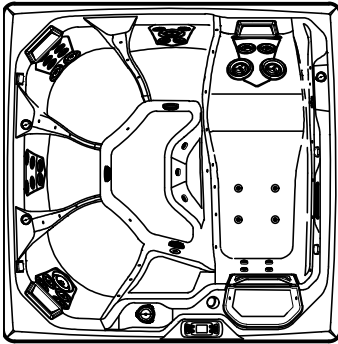

2019
FLAIR
Model FLR
7' x 7'
36" High

DOOR SIDE
SCALE: 1/4" = 1'-0"