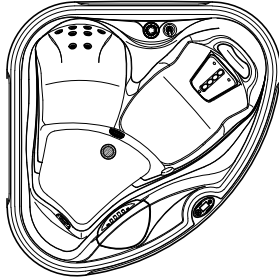

2019  
HOT SPOT TX  
Model X  
5'8.5" X 5'8.5"  
29" High

SCALE: 1/4" = 1'-0"