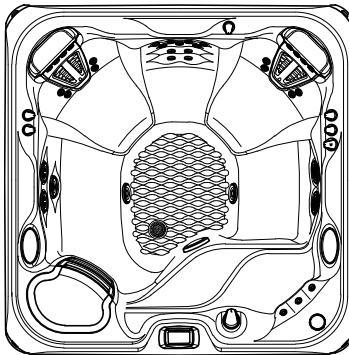

2019 VANGUARD HL
Model VVN
7'3" x 7'3"
36" High

DOOR SIDE
SCALE: 1/4" = 1'-0"