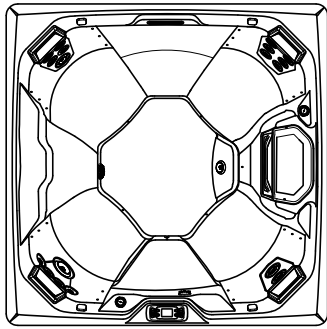

2018
BEAM (220V)
Model BMII
6'8" X 6'8"
33" High

DOOR SIDE
SCALE: 1/4" = 1'-0"