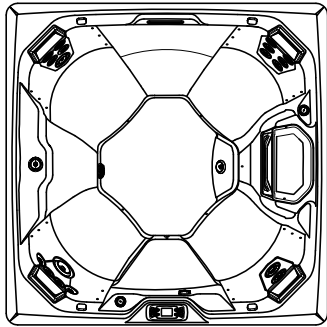

2018
BEAM (110V)
Model BMI
6'8" x 6'8"
33" High

DOOR SIDE
SCALE: 1/4" = 1'-0"