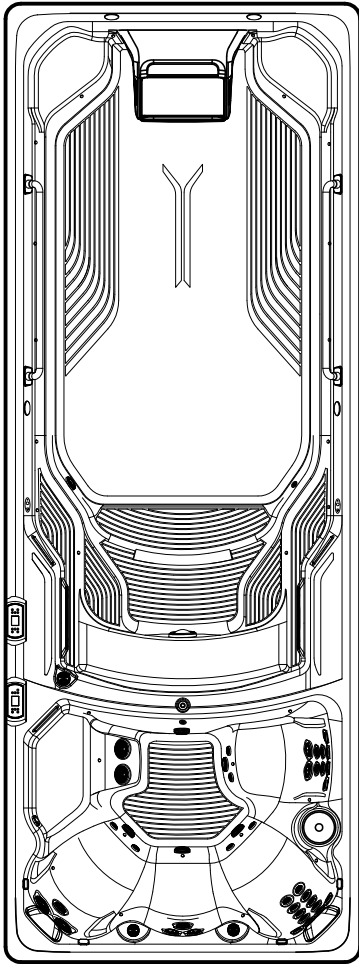

2017
E2000
SWIM
20' x 7.5'
58" High

DOOR SIDE
SCALE: 1/4" = 1'-0"