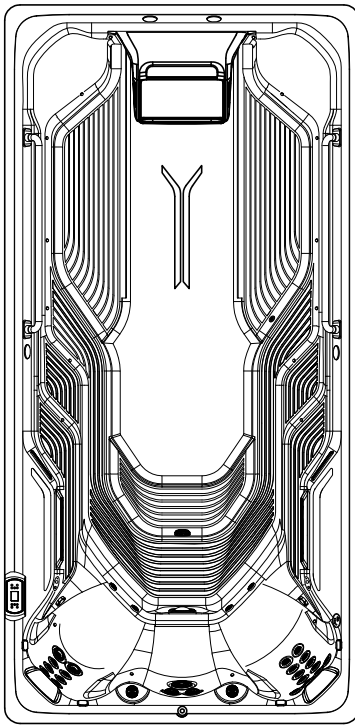

2017
E500
SWIM
15' x 7.5'
52" or 58" High

DOOR SIDE
SCALE: 1/4" = 1'-0"