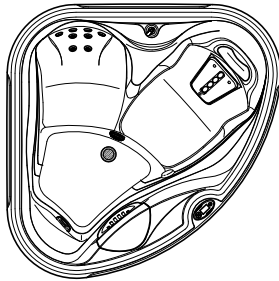

2018
HOT SPOT TX
Model X
5'8.5" X 5'8.5"
29" High

SCALE: 1/4" = 1'-0"