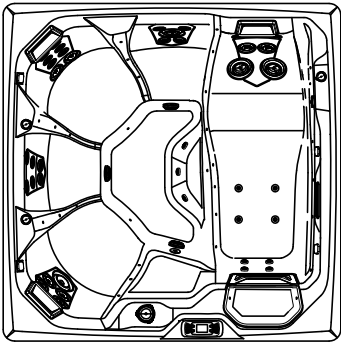

2018
FLAIR
Model FLR
7' x 7'
36" High

DOOR SIDE
SCALE: 1/4" = 1'-0"