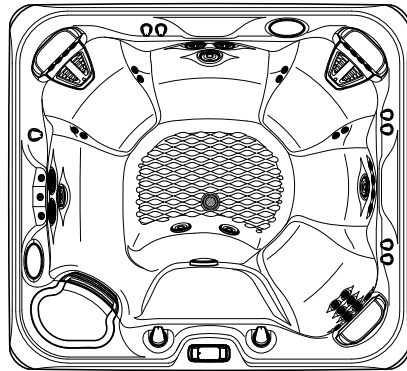

2018 GRANDEE HL
Model GG
8'4" x 7'7"
38" High

DOOR SIDE
SCALE: 1/4" = 1'-0"