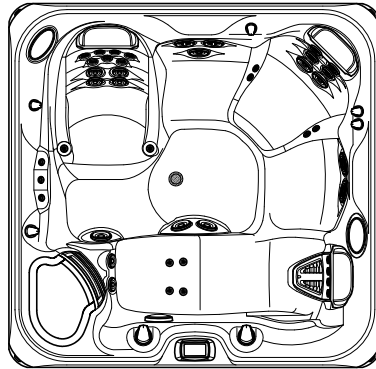

2018 ENVOY NXT
Model KKN

7'9" x 7'7"
38" High

DOOR SIDE
SCALE: 1/4" = 1'-0"