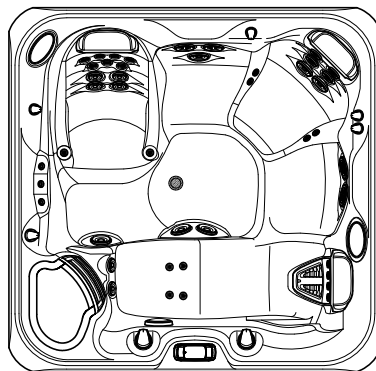

2018 ENVOY HL
Model KK

7'9" x 7'7"
38" High

DOOR SIDE
SCALE: 1/4" = 1'-0"